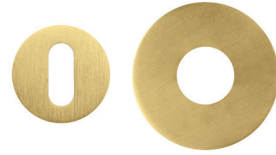

BRUSHED GOLD