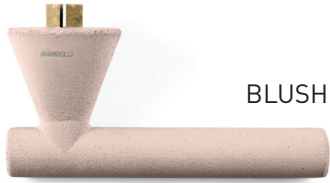

**J**  
DOVE

Maniglia finitura DOVE  
con rosetta e bocchetta nickel spazzolato.

Door handle DOVE  
with rose and keyhole escutcheon brushed nickel.

J

SAND

Maniglia finitura SAND  
con rosetta e bocchetta brushed black.

Door handle SAND  
with rose and keyhole escutcheon brushed black.

**J**  
ASH

Maniglia finitura ASH  
con rosetta e bocchetta brushed chrome.

Door handle ASH  
with rose and keyhole escutcheon brushed chrome.

# J

BLUSH

Maniglia finitura BLUSH  
con rosetta e bocchetta brushed gold.

Door handle BLUSH  
with rose and keyhole escutcheon brushed gold.

**J**  
GRAPHITE

Maniglia finitura GRAPHITE  
con rosetta e bocchetta matt black.

# MIX AND MATCH

BLUSH

BRUSHED GOLD

DOVE

BRUSHED NICKEL

SAND

BRUSHED CHROME

GRAPHITE